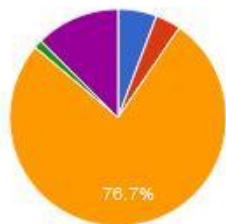

Last 7 orders

	Client	Statut de commande	Total
X20	demo_user@hikashop.com	annulée	89,00 €
W19	demo_user@hikashop.com	en attente	89,00 €
U18	demo_user@hikashop.com	en attente	104,00 €
T17	demo_user@hikashop.com	en attente	104,00 €
S16	demo_user@hikashop.com	confirmée	19,00 €
R15	demo_user@hikashop.com	en attente	19,00 €
Q14	demo_user@hikashop.com	remboursée	19,00 €

Sales over the last 30 days

Last 7 customers

Nom	Identifiant	Email
demo_author	demo_author	demo_author@hikashop.com
Administrator	admin	demo@hikashop.com

Orders

Map

Registrations